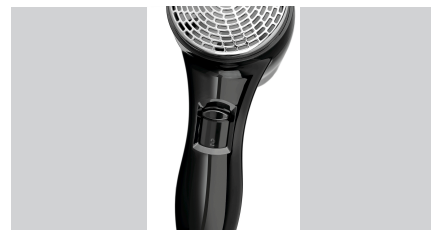

Hotel hairdryer 1600SR

Description

Whether in a hotel room, guest house, youth hostel, or ship's cabin – with its elegant black design, this hotel hairdryer enhances any interior. The built in shaver socket and long spiral cable provide a high level of flexibility.

Features

- Colour: Black / silver
- Model: Wall-mounting
- Air flow regulation: 3-level
- Temperature control: Can be regulated via air flow
- Cold air: Yes
- Shaver socket: yes
- Type of cable: 110 V and 230 V
- Length cable: Spiral cable
- Protection class: 1 - 2.5 m
- On/off pushbutton: 2
- Master switch: yes
- Including: On handle
- Power load: yes
- On/off pushbutton: On wall holder
- Master switch: yes
- Including: Attachment material
- Power load: Wall holder
- On/off pushbutton: 1,6 kW | 230 V | 50/60 Hz

▶ Continue on the next page

- ▶ Hotel hairdryer for wall mounting
- ✓ Elegant black design

- ▶ Air flow regulation
- ✓ 3 settings
- ▶ Cold air

- ▶ Razor socket integrated into wall holder

- ▶ Spiral cable
- ✓ 1 - 2.5 m

- ▶ On/off pushbutton
- ✓ On handle

- ▶ Main switch
- ✓ On holder

Hotel hairdryer 1600SR

- Material: Plastic
- Important information: -
- Size: W 265 x D 205 x H 105 mm
- Weight: 1.2 kg