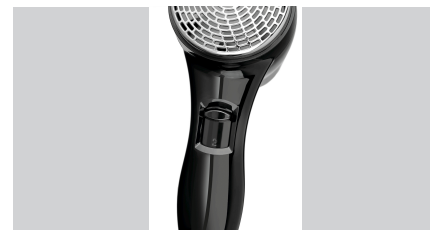

Hotel hairdryer 1600SR

Description

Whether in a hotel room, guest house, youth hostel, or ship's cabin – with its elegant black design, this hotel hairdryer enhances any interior. The built in shaver socket and long spiral cable provide a high level of flexibility.

Features

- Colour: Black / silver
- Model: Wall-mounting
- Air flow regulation: 3-level
- Temperature control: Can be regulated via air flow
- Cold air: Yes
- Shaver socket: yes
- Type of cable: 110 V and 230 V
- Length cable: Spiral cable
- Protection class: 1 - 2.5 m
- On/off pushbutton: 2
- Master switch: yes
- Including: On handle
- Power load: yes
- On/off pushbutton: On wall holder
- Master switch: yes
- Including: Attachment material
- Power load: Wall holder
- On/off pushbutton: 1,6 kW | 230 V | 50/60 Hz

▶ Continue on the next page

- ▶ Hotel hairdryer for wall mounting
- ✓ Elegant black design

- ▶ Air flow regulation
- ✓ 3 settings
- ▶ Cold air

- ▶ Razor socket integrated into wall holder

- ▶ Spiral cable
- ✓ 1 - 2.5 m

- ▶ On/off pushbutton
- ✓ On handle

- ▶ Main switch
- ✓ On holder

Hotel hairdryer 1600SR

- Material: Plastic
- Important information: -
- Size: W 265 x D 205 x H 105 mm
- Weight: 1.2 kg