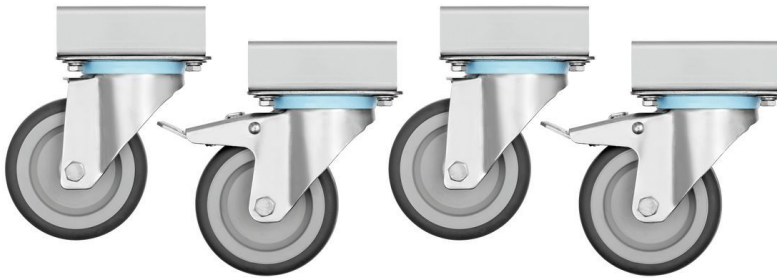

Swivel castors 4S700

Description

Features

- Swivel casters: 4 swivel casters, 2 with brake
- Diameter casters: 100 mm
- Load-bearing capacity max., each: 100 kg
- Material: Plastic
Rubber coated
- Important information: -
- Size: W 85 x D 170 x H 121 mm
- Weight: 2.9 kg