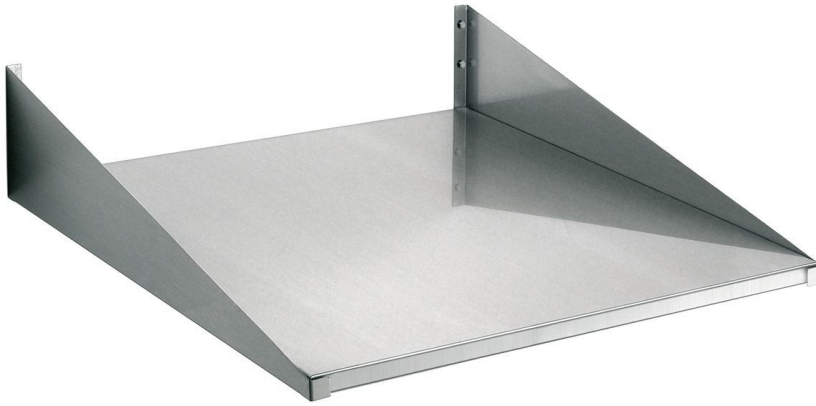

Wall-mounting shelf 600x600mm, SS

Description

Features

- Load-bearing capacity max.: 50 kg
- Material: CNS 18/10
- Important information: -
- Size utility space: W 600 x D 600 mm
- Size: W 600 x D 600 x H 155 mm
- Weight: 5.4 kg