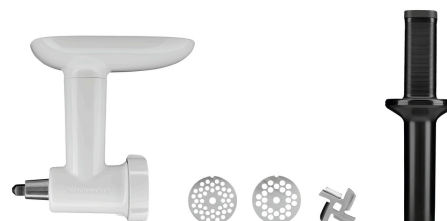

Features

• Material:	Cast aluminium
• Colour:	White
• Important information:	-
• Model:	Tilting motor head
• Material mixing bowl(s):	Stainless steel
• Content mixing bowl(s):	4,28 litre(s)
• Mixing bowl detachable:	Yes
• Production quantity dough:	1,7 kg
• Speed control:	10 levels
	Manual
• Drive:	Direct drive
• Protective grid:	No
• Splash protection:	No
• Safety switch:	No
• Overload protection:	No
• Digital display:	No
• Timer:	No

KitchenAid 5K45SSEWH, white, 4,28L

Add on Products

Flat beater f.K45 5KSM45EWH

- With silicone edge: Yes
- Application scope: Stirring
- Suitable for: Light dough (e.g. cake dough), mashed potato
- Colour: White
- Matches the KitchenAid: K45 Universal 5KSM45EWH
- Properties: The silicone edge is ideal for scraping off the dough from the bowl

Code-No. 1500508
GTIN 4015613560052

Meat grinder for KitchenAid

- Material: Plastic
- Important information: -
- Colour: White
- Matches the KitchenAid: All models in our range
- Properties: -

Code-No. A150000
GTIN 4016098101372

Wire whisk for K45 5KSM45EWH

- Application scope: Whipping
- Suitable for: Fluid or creamy food (egg white, cream, sauces)
- Matches the KitchenAid: K45 Universal 5KSM45EWH
- Properties: -
- Important information: -
- Colour: Silver