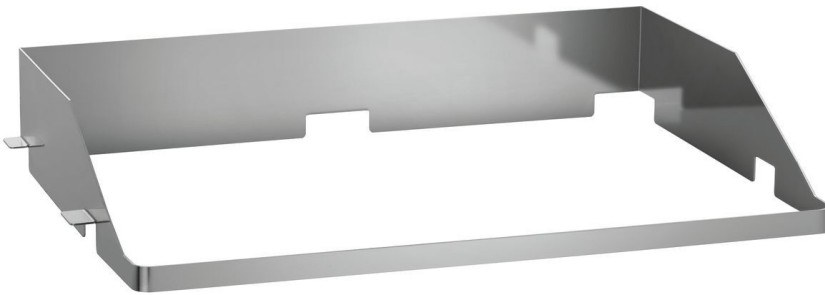

## Splash guard 780

### Features

- |                          |                          |
|--------------------------|--------------------------|
| • Storage grille:        | No                       |
| • Material:              | Stainless steel          |
| • Important information: | -                        |
| • Size:                  | W 777 x D 555 x H 125 mm |
| • Weight:                | 3.2 kg                   |