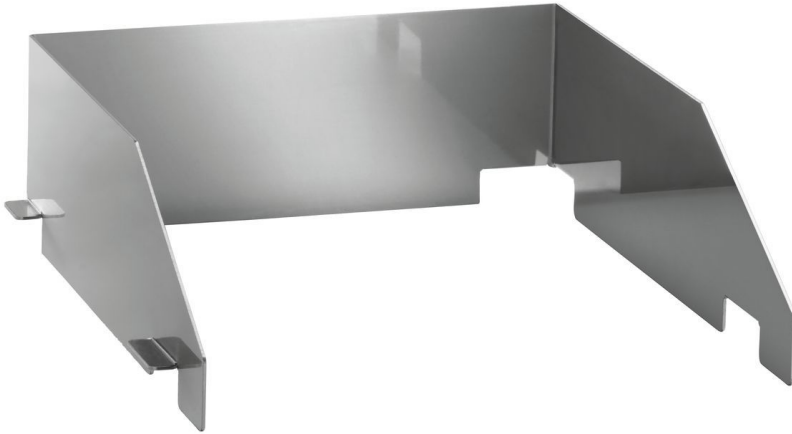

Splash guard 740

Description

Features

- | | |
|--------------------------|--------------------------|
| • Storage grille: | No |
| • Material: | Stainless steel |
| • Important information: | - |
| • Size: | W 354 x D 470 x H 120 mm |
| • Weight: | 2.9 kg |