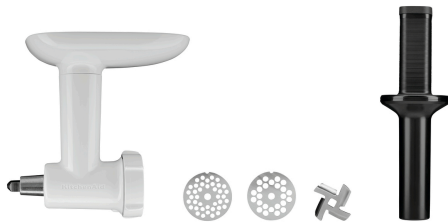

Code-No. A150034
GTIN 4015613586717

Flat beater KA f. A150047

- With silicone edge: No
- Application scope: Stirring
- Suitable for: Light dough (e.g. cake dough), mashed potato
- Matches the KitchenAid: Heavy Duty 5KSM7591X
Professional 1.3 HP 5KSM7990XEWB
- Properties: -
- Important information: -

Code-No. A150039
GTIN 4015613586694

Flat beater KA f. A150047

- With silicone edge: Yes
- Application scope: Stirring
- Suitable for: Light dough (e.g. cake dough), mashed potato
- Matches the KitchenAid: Heavy Duty 5KSM7591X
Professional 1.3 HP 5KSM7990XEWB
- Properties: The silicone edge is ideal for scraping off the dough from the bowl

Code-No. A150035
GTIN 4016098174710

Pasta rolling set, 3-pieces

- Material: Stainless steel
- Important information: -
- Colour: Silver
- Matches the KitchenAid: All models in our range
- Properties: -

Code-No. A150062
GTIN 4015613681412

Meat grinder for KitchenAid

- Material: Plastic
- Important information: -
- Colour: White
- Matches the KitchenAid: All models in our range
- Properties: -

Code-No. A150000
GTIN 4016098101372

Grain flaker, KA