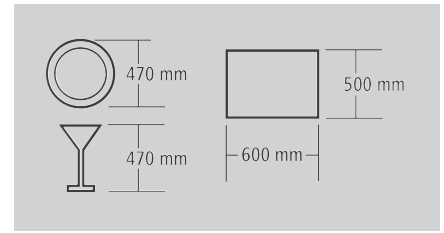

Pass-Through Dishwasher DS2001

Description

Features

- Tray size max.: 600 x 500 mm
- Glasses height max.: 470 mm
- Plate height max.: 470 mm
- Not included in delivery: Feed/removal table, pre-cleaning
- Power load: 11 kW | 400 V | 50 Hz
- Equipment connection: 3 NAC
- Boiler heater: 9,5 kW
- Tank heater: 3 kW
- Water outlet: Ø 50 mm
- Dry-run protection: Yes
- Control lamp: yes
- ON/OFF switch: Yes
- Lye pump: Yes
- Water softener: No
- Clear rinsing dosing pump: Yes
- Door contact switch: Yes
- Cleaning agent dosing pump: Yes

▶ Continue on the next page

Pass-Through Dishwasher DS2001

- Run-time: 60 / 110 / 150 seconds + endless (8 minutes)
- Output / hour max.: 24 - 60 baskets
- Self-cleaning: Yes
- Tank volume: 30 litre(s)
- Water pressure: 2.5 - 4 bar
- Water supply: G 3/4" M
- Material: CNS 18/10
- Important information: We recommend a warm water connection
- Cold rinsing: No
- Including: 1 plate basket
1 cup basket
1 cutlery holder
Spare sealing ring supply hose
- Height when hood is open: 2055 - 2120 mm
- Height adjustable: 1535 mm to 1600 mm
- Double-walled: Yes
- Basket dimensions: 600 x 500 mm
- Safety thermostat: Yes
- Number of wash programs: 5
- Height-adjustable feet: Yes
- Water consumption at 2 bar: 3 litres / wash cycle
- Size: W 790 x D 955 x H 1,535 mm
- Weight: 114.7 kg

Pass-Through Dishwasher DS2001

Add on Products

Tray basket 600x400

CNS
18/10

- Number of shelves: 6
- Design: Tray holders
- Suitable for: Trays
- Important information: -
- Tray size max.: 600 x 400 mm
- Inside height: 150 mm
- Material: CNS 18/10

Cutlery basket 500x500x100

- Stackable: Yes
- Basket size: 500 x 500 mm
- Number of shelves: 1
- Colour: Brown
- Design: Flat
- Suitable for: Cutlery
- Important information: -

Code-No. 5302
GTIN 4015613653969