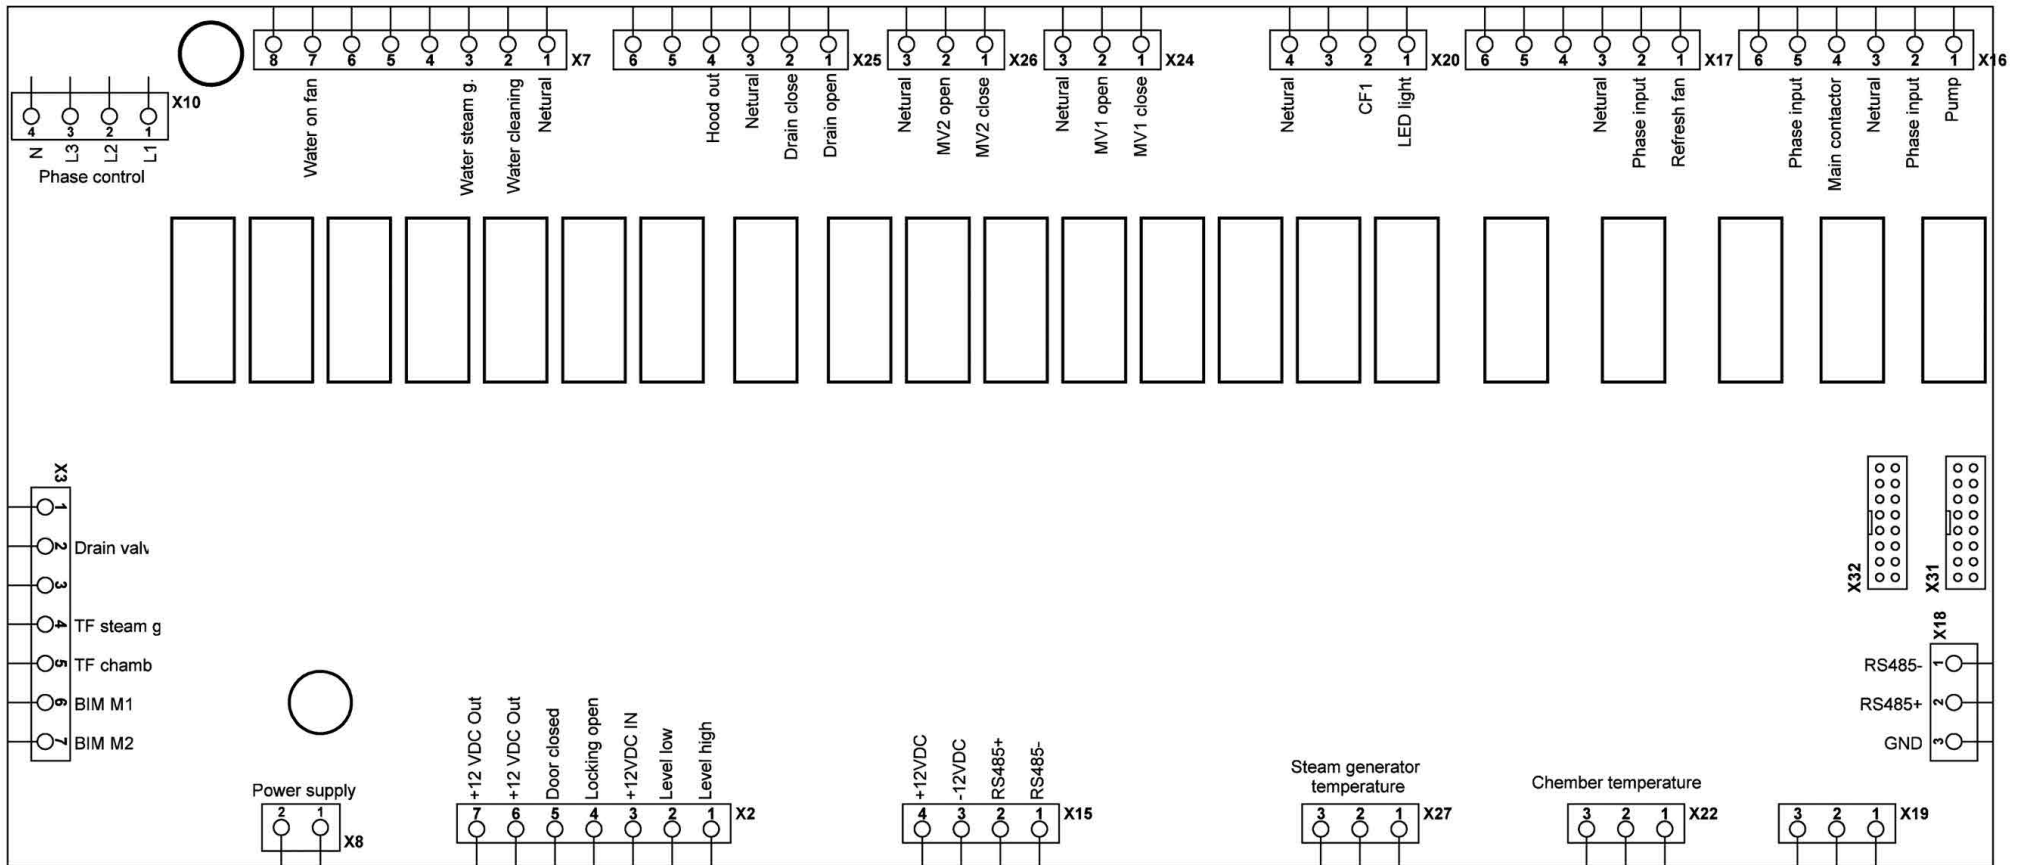

\*OPTION

MAIN BOARD UL 004-10043

# IO BOARD 004-10021

# TRIAC BOARD 004-10020