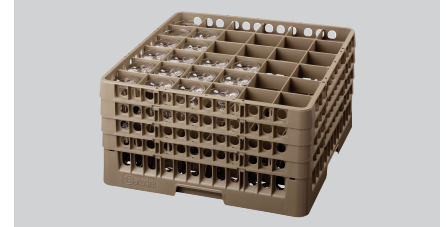

Dishwasher basket, 36 comp.

- ▶ Basket size: 500 x 500 mm
- ▶ Basket height: 266 mm

- ▶ 36 compartments
- ▶ Compartment size: 73 x 73 mm

Description

The stackable dishwashing baskets by Bartscher ensure good cleaning results, good basket handling and clean and safe storage.

Features

• Compartment size:	73 x 73 mm
• Inside height:	245 mm
• Material:	Plastic
• Important information:	-
• Stackable:	Yes
• Properties:	-
• Basket size:	500 x 500 mm
• Number of shelves:	36
• Colour:	Brown
• Design:	Divided
• Suitable for:	Glasses
• Size:	W 500 x D 500 x H 266 mm
• Weight:	4.1 kg

Dishwasher basket, 36 comp. Add on Products

Basket comp. 36, 500x500x45, lilac

- Compartment size: 73 x 73 mm
- Material: Plastic
- Inside height: 42 mm
- Important information: -
- Stackable: Yes
- Properties: -
- Basket size: 500 x 500 mm

Code-No. 5360
GTIN 4015613654126

Cover hood TGS100-15

- Colour: Transparent
- Material thickness: 0,12 mm
- Resistance to low-temperature cracking: To -15 °C
- Heat resistant to: 99 °C
- Weather-resistant: -15 °C to 50 °C
- UV-resistant: yes