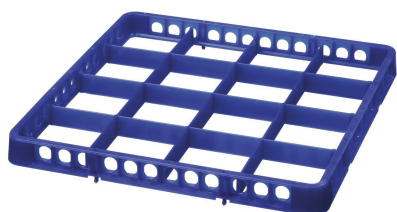

Dishwasher basket, 16 comp.

- ▶ Basket size: 500 x 500 mm
- ▶ Basket height: 183 mm

- ▶ 16 compartments
- ▶ Compartment size: 111 x 111 mm

Description

The stackable dishwashing baskets by Bartscher ensure good cleaning results, good basket handling and clean and safe storage.

Features

- Compartment size: 111 x 111 mm
- Inside height: 166 mm
- Material: Plastic
- Important information: -
- Stackable: Yes
- Properties: -
- Basket size: 500 x 500 mm
- Number of shelves: 16
- Colour: Brown
- Design: Divided
- Suitable for: Glasses
Cups
- Size: W 500 x D 500 x H 183 mm
- Weight: 2.7 kg

Dishwasher basket, 16 comp. Add on Products

Rinsing basket divider 500-16F DBL

- Compartment size: 111 x 111 mm
- Inside height: 42 mm
- Material: Plastic
- Important information: -
- Stackable: Yes
- Properties: -
- Basket size: 500 x 500 mm

Code-No. 5362
GTIN 4015613654102

Dishwasher basket trolley ASP700

- Can be loaded from both sides: Yes
- Designed for: Dishwasher baskets 500 x 500 mm
- Worktop surface: No
- Properties: Frame in square tubing 25 x 25 mm
One basket guard each on the front and back
- Including: -
- Model: Slots