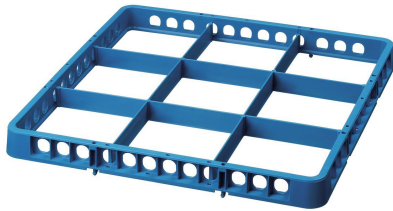

Dishwasher basket, 16 comp.

Abbildung ähnlich

Description

Features

- | | |
|--------------------------|--------------------------|
| • Compartment size: | 111 x 111 mm |
| • Inside height: | 123 mm |
| • Material: | Plastic |
| • Important information: | - |
| • Stackable: | Yes |
| • Properties: | - |
| • Basket size: | 500 x 500 mm |
| • Number of shelves: | 16 |
| • Colour: | Brown |
| • Design: | Divided |
| • Suitable for: | Glasses
Cups |
| • Size: | W 500 x D 500 x H 142 mm |
| • Weight: | 2.3 kg |

Dishwasher basket, 16 comp. Add on Products

Basket comp. 9, 500x500x45, blue

- Compartment size: 149 x 149 mm
- Inside height: 42 mm
- Material: Plastic
- Important information: -
- Stackable: Yes
- Properties: -
- Basket size: 500 x 500 mm

Code-No. 5361
GTIN 4015613654096

Dishwasher basket trolley ASP700

- Can be loaded from both sides: Yes
- Designed for: Dishwasher baskets 500 x 500 mm
- Worktop surface: No
- Properties: Frame in square tubing 25 x 25 mm
One basket guard each on the front and back
- Including: -
- Model: Slots

Code-No. 300147
GTIN 4015613709178

Cover hood TGS100-15

- Colour: Transparent
- Material thickness: 0,12 mm
- Resistance to low-temperature cracking: To -15 °C
- Heat resistant to: 99 °C
- Weather-resistant: -15 °C to 50 °C
- UV-resistant: yes