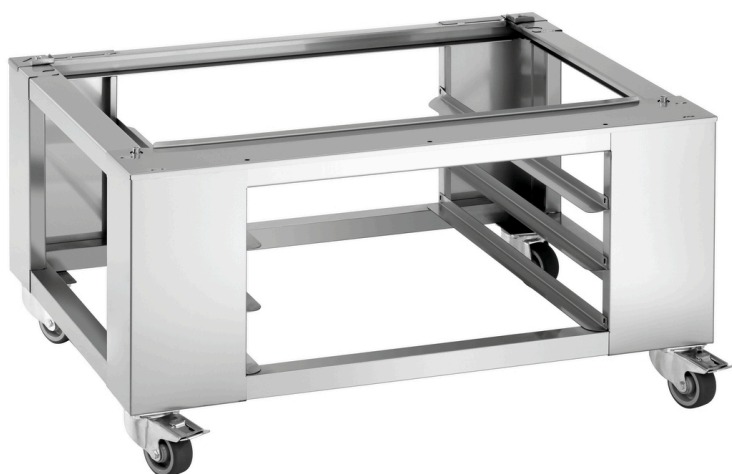

Base frame LBO6040-3

Description

This high-quality base frame is compatible with the store baking ovens. It can accommodate up to 3 trays with standard bakery size 600 x 400 mm. To ensure stability, the swivel castors are fitted with a total of 2 locking brakes.

Features

- Format drawers: 600 x 400 mm
- Height-adjustable feet: No
- Material: Stainless steel
- Number of drawers: 3
- Base shelf: No
- Important information: Designed for: Convection ovens MC, convection ovens HC, deck oven CL6040-1
- Type of drawers: Crosswise
- Colour: Silver
- Swivel casters: 2 casters, 2 swivel casters with brakes
- Diameter casters: 80 mm
- Estimated delivery time from our warehouse in Salzkotten, Germany is week: 31 / 2022
- Size: W 990 x D 760 x H 510 mm
- Weight: 23.4 kg

- ▶ Designed for:
 - ✓ Convection oven MC
 - ✓ Convection oven HC
 - ✓ Deck oven CL6040-1

- ▶ 3 drawers
 - ✓ 600 x 400 mm
 - ✓ Crosswise insertion

- ▶ Swivel casters:
 - ✓ 2 casters
 - ✓ 2 swivel casters with brakes