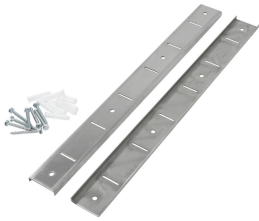

Wall-mounting shelf 1200x355x27, SS

Description

Features

- Modular kit principle - required for installation: 1 to 2 wall shelves - available in many sizes
1 pair of brackets (per wall shelf)
1 pair adjustment rails
- Delivery state: Building kit (simple assembly)
- Number of shelves: 1
- Height-adjustable shelves: Yes
- Assembly type: Connecting system
- Design shelves: Full-surface
- Including: -
- Size Shelves: W 1200 x D 355 mm
- Shelf type: Wall shelf
- Material: Stainless steel
- Properties: -
- Important information: -
- Total load-bearing capacity, max.: 120 kg
- Size: W 1,200 x D 355 x H 27 mm
- Weight: 4.6 kg

Wall-mounting shelf 1200x355x27, SS

Add on Products

1 pair of adjusting bars, 530mm

- Important information: -
- Size: W 55 x D 530 x H 10 mm
- Weight: 0.92 kg

Code-No. 600061
GTIN 4015613442815

Consoles 1 pair

- Important information: -
- Size: W 355 x D 35 x H 90 mm
- Weight: 0.85 kg

Code-No. 600601
GTIN 4015613442822

Stainl.steel polish.spray 500ml can

- Content / can: 500 ml
- Application: Remove heavy soiling such as grease residue first
Do not spray onto hot surfaces
- allow them to cool down first:
- Application: Before use, bring the can to room temperature and shake well

Code-No. 173078
GTIN 4015613731926

Wall-mounting shelf 1200x355x27, SS

Add on Products

Oil and grease remover F1L

- Content: 6 x 1 litre
- Model: Liquid
- HACCP compliant: Yes
- Chlorine-free: Yes
- Phosphate-free: Yes
- Including: -
- Order quantity unit: 1 box (6 bottles)