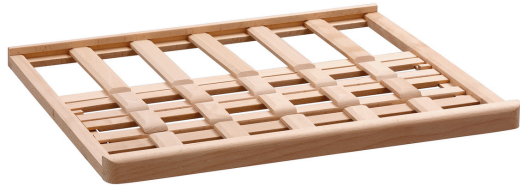

▶ Ball bearing-mounted wooden shelves
✓ pull-out: 275 mm

Wine cooler 2Z 126FL

- Door hinge side can be changed: No
- ON/OFF switch: Yes
- Power load: 0,15 kW | 230 V | 50 Hz
- Material: Steel
- Painted
- Glass
- Temperature range: Top: 5 °C to 20 °C
- Below: 5 °C to 20 °C
- Content: 313 litres (top: 138 litres, below: 175 litres)
- Storage capacity: 126 bottles (top: 54 bottles, below: 72 bottles)
- Number of intermediate shelves: Top: 3
- Below: 4
- Colour: Black
- Type of intermediate shelves: Wooden shelves
- Ball bearings
- Drawer: 275 mm
- Digital display: Yes
- Control unit: Touch
- Electronic
- Height-adjustable feet: No
- Important information: -
- Type of door: Leaf door, glass
- Lighting: LED
- Can be switched separately per temperature zone
- Energy consumption: 180
- Type of glass: Double glazing
- Insulating safety glass with UV filter
- Energy efficiency class: G (EU No. 2019 / 2016)
- Size: W 595 x D 625 x H 1,590 mm
- Weight: 76 kg

Wine cooler 2Z 126FL Add on Products

Wine presenter 2Z 126FL

- Colour: Pine
- Capacity: Max. 6 bottles
- Bottle presentation: Horizontal
- Properties: Approx. 25° angle (presenter set up)
Can be exchanged with the intermediate shelves of wine cooler 2Z 126FL
- Material: Wood