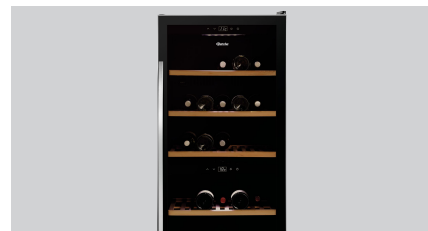

▶ 2 separately controlled temperature zones