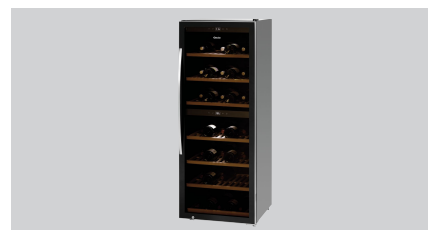

▶ Even temperature distribution within the temperature zones